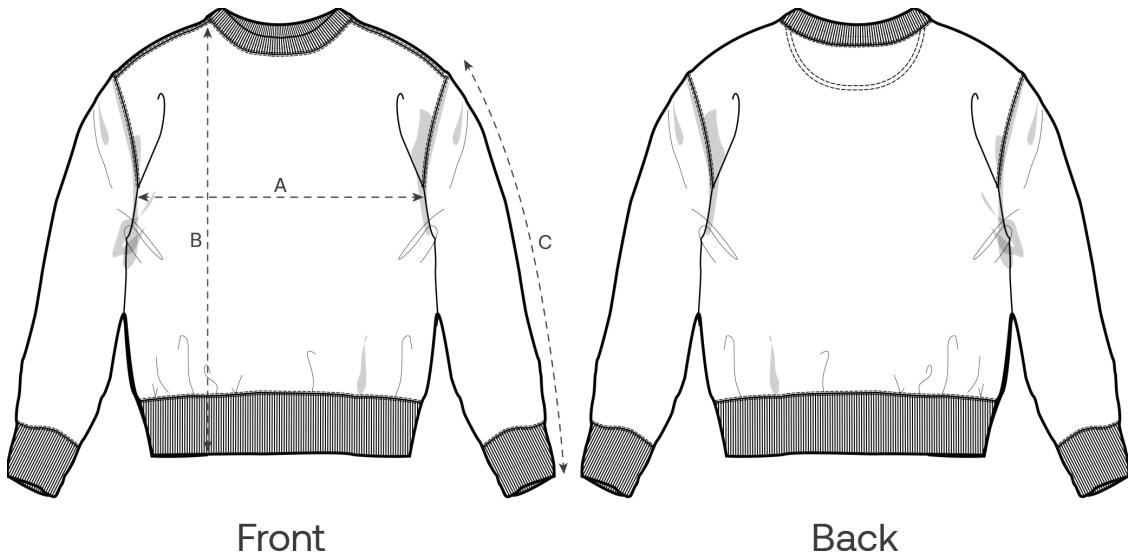

Whites

Colors

Essential Heathers

Special Heathers

Size Guide

Measurement in cm	XXS	XS	S	M	L	XL	XXL	3XL	4XL	5XL
A - Half Chest	51	53	55	59	62	65	69	73	78	83
B - Body Length	64	67	71	74	76	78	80	82	84	85
C - Sleeve Length	58.5	60.5	64.5	66.5	68.5	69	69.5	69.5	69.5	69.5