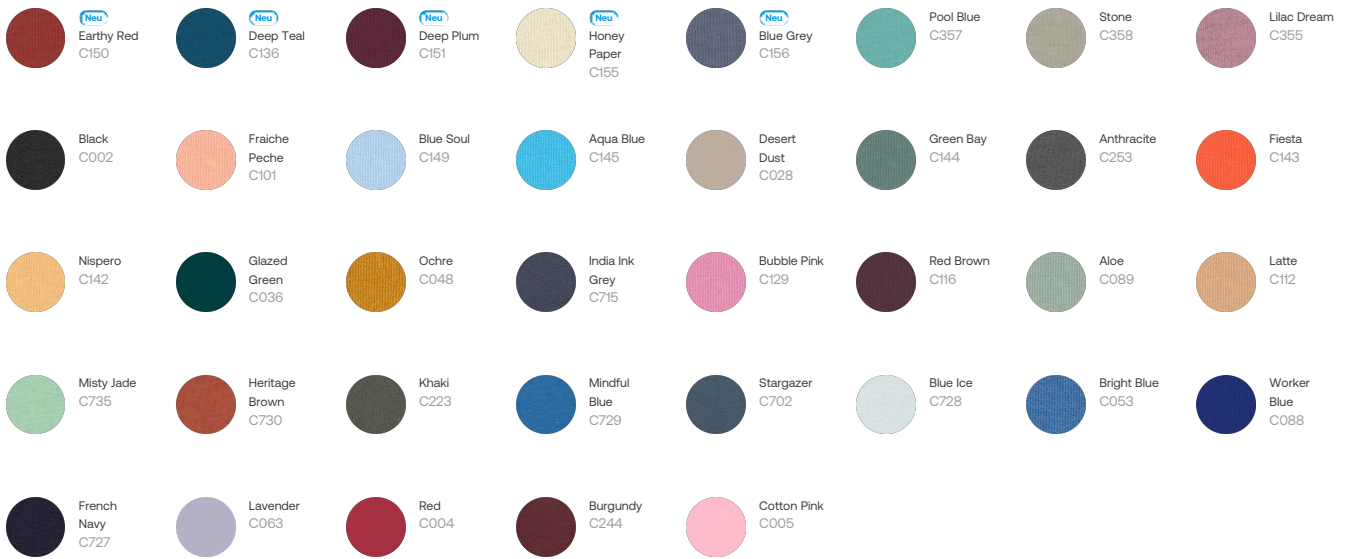

Whites

Colors

Essential Heathers

Special Heathers

Size Guide

Measurement in cm	XXS	XS	S	M	L	XL	XXL	3XL	4XL	5XL
A - Half Chest	51	53	55	59	62	65	69	73	78	83
B - Body Length	64	67	71	74	76	78	80	82	84	85
C - Sleeve Length	58.5	60.5	64.5	66.5	68.5	69	69.5	69.5	69.5	69.5