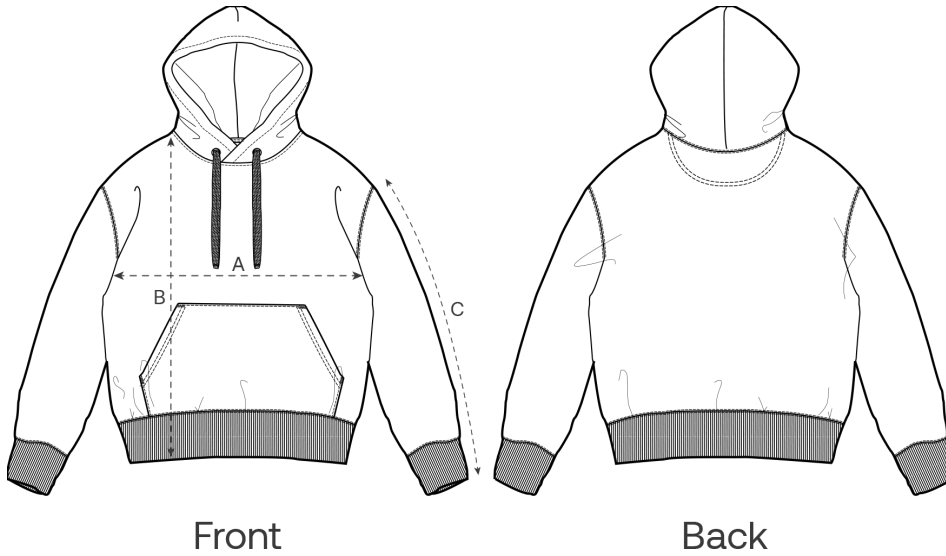

Whites

Colors

Essential Heathers

Special Heathers

Size Guide

Measurement in cm	XXS	XS	S	M	L	XL	XXL	3XL	4XL	5XL
A - Half Chest	51	53	55	59	62	65	69	73	78	83
B - Body Length	64	67	71	74	76	78	80	82	84	85
C - Sleeve Length	58.5	60.5	64.5	66.5	68.5	69	69.5	69.5	69.5	69.5